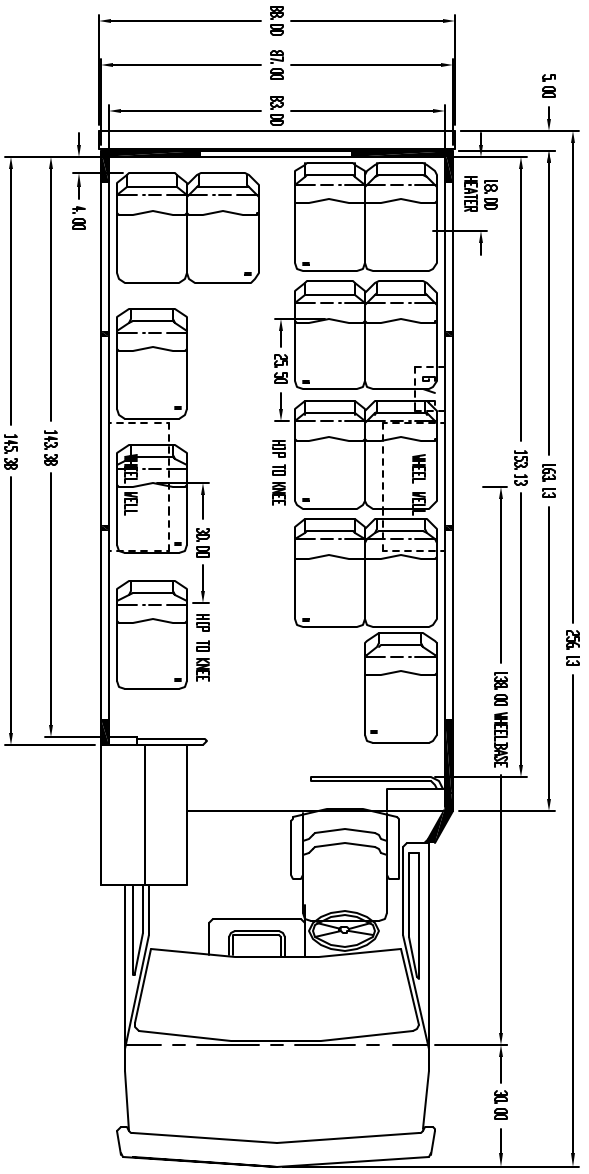

CB009002 CR 210

| | | | | | |
|---------------------------------------|--|---|--|------------------------------|--|
| PART NO. CB009002 | | MATERIALS: FREEMAN SEALS - HI BACK FEATHERLIGHT | | PURCHASER/AGENCY: HIG | |
| CHAMPION BUS INC. | | POLYMER/PAINTS UNLESS OTHERWISE NOTED | | DATE: 06/10/99 | |
| REVISED SEALS TO HI BACK | | DESIGNED BY: B DAVIES | | DATE: 138.00 1/8 | |
| AILED A/C CONDS. ADJUSTED HIP TO KNEE | | SCALE: 1" = 1'-0" | | DATE: (14) PASSENGERS | |
| BY: PR | | DO NOT SCALE | | APPROVED: MIDDLE CRUSHER | |
| A 10/12/99 | | BY: PR | | DATE: 11/16/2004 12:34:53 PM | |
| B 10/12/99 | | BY: PR | | DATE: 11/16/2004 12:34:53 PM | |
| C 10/20/99 | | BY: PR | | DATE: 11/16/2004 12:34:53 PM | |