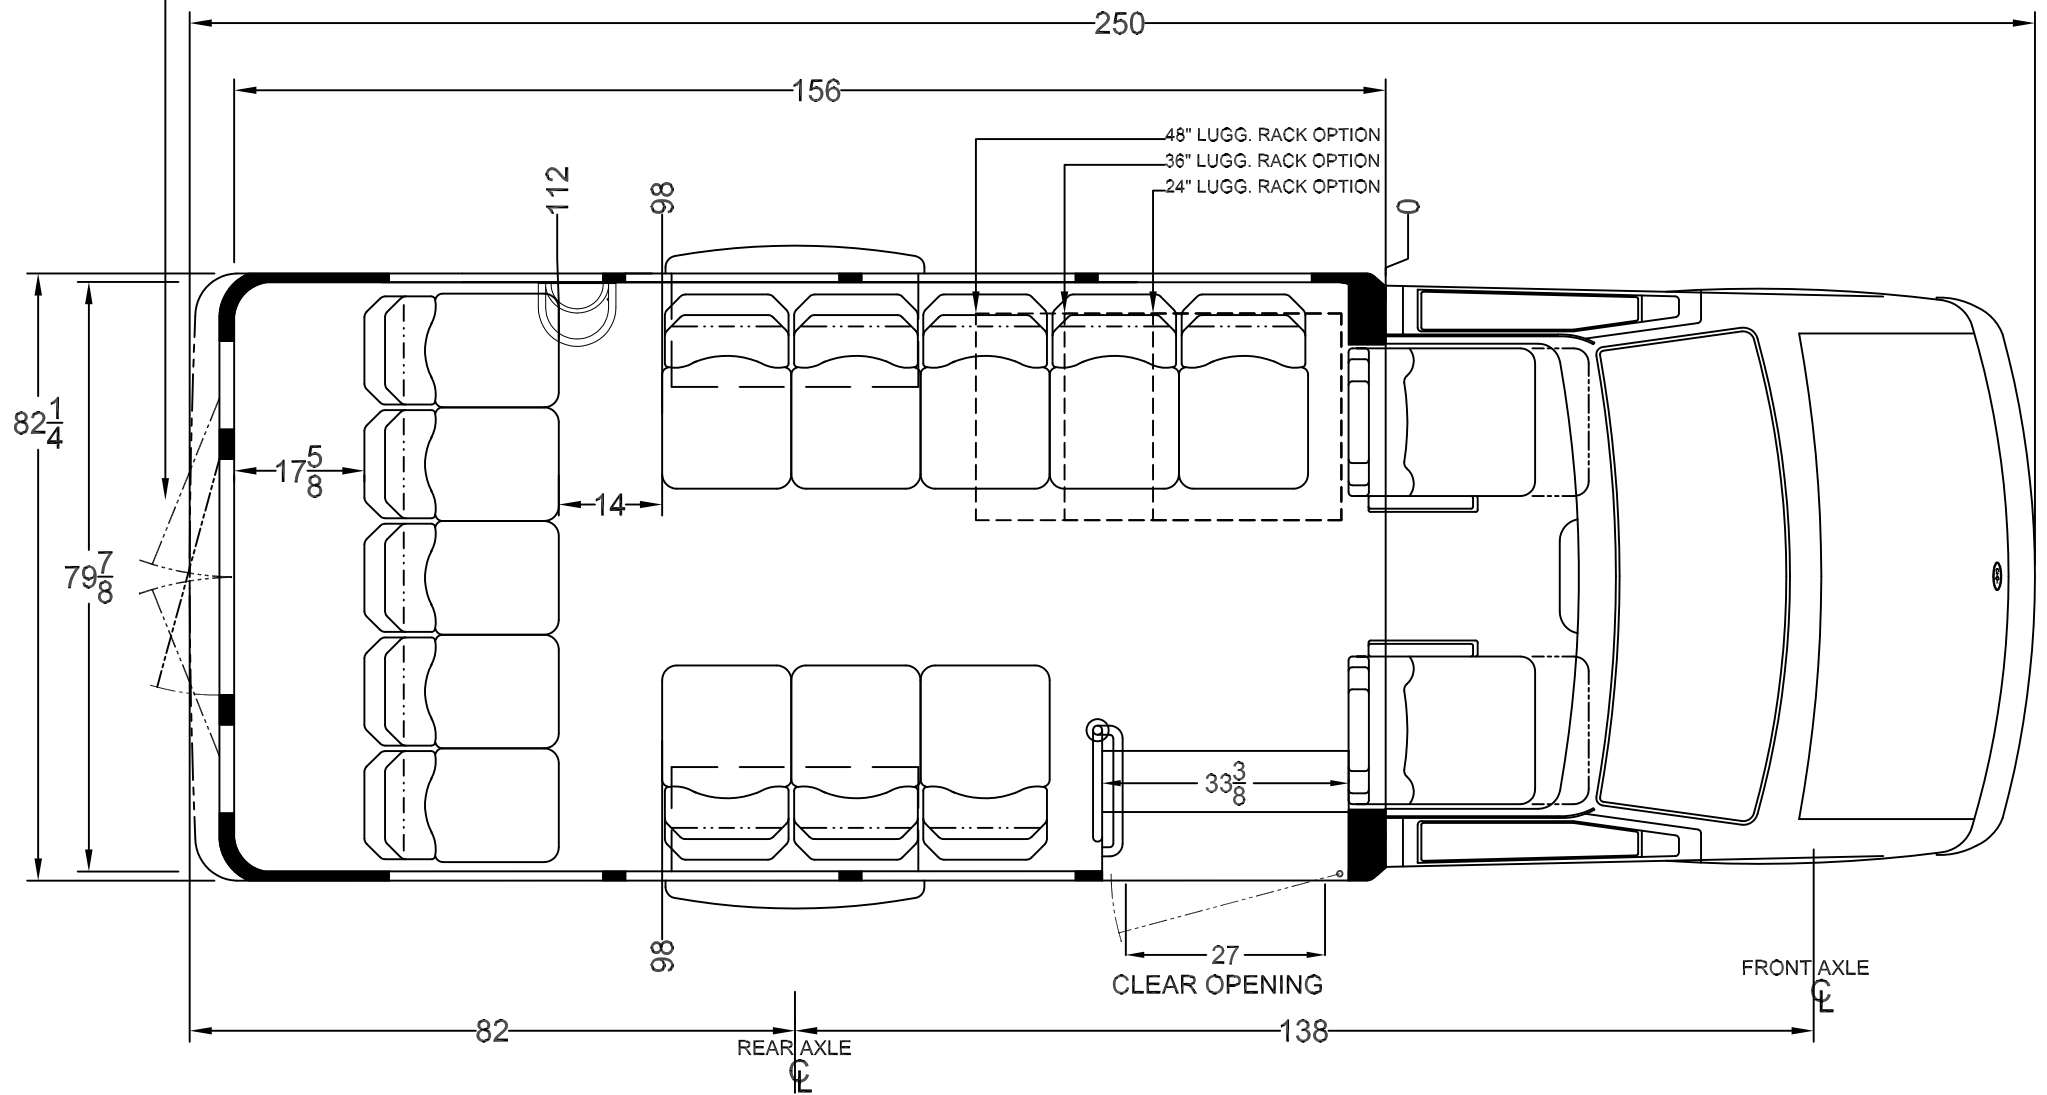

OPTIONAL SINGLE OR DOUBLE REAR DOOR
 OR SINGLE DOOR W/ WINDOWS EACH SIDE

NOTES:

"THIS DRAWING AND THE INFORMATION CONTAINED THEREON ARE THE EXCLUSIVE PROPERTY OF TURTLE TOP AND SHALL NOT BE COPIED OR DUPLICATED IN ANY MANNER WITHOUT OUR WRITTEN CONSENT"

FILE NAME: **14 PASS + DRIVER PERIMETER SEATING WITH 5 PLACE REAR AND REAR STORAGE AREA**

DFTSN.	DATE	SCALE	MODEL	CHASSIS TYPE	FLOOR LENGTH	DRAWING #
HLH	11/23/04	DNS	VANTERRA DRW	FORD	156" (13')	1115611