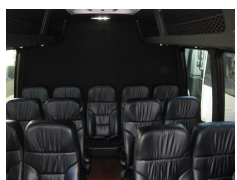

2014 Ameritrans 225 Executive

Unit# 08038

Options/Specification:

Plug Entrance Door
 AM/FM/CD Player
 DVD Player w/ (1) Monitor in Bulkhead
 Front and Rear A/C System
 Rear Floor Heater
 Highback Reclining Seats
 Seat Fabric - Black Leathermate
 Armrests
 Seatbelts
 Wood-grain Altro Flooring
 PA System
 Back Up Camera
 Individual Reading Lights
 Map Pockets on Seat backs
 White and Black Two-Tone Paint
 Wheel Covers
 Hydraulic Brakes
 Canada Admissible.

Chassis: Ford E350
Engine/Fuel: 6.8L V10 Gas
Transmission: TorqShift 6-speed Automatic Overdrive
Odometer: 69,535
Configuration: 16 Passengers, Forward Facing, plus driver, Overhead Luggage, Rear Luggage,
Location: California
Price: \$42,900.00