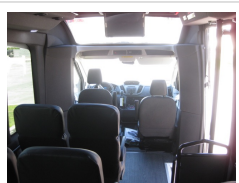

2017 Turtle Top VT3

Unit# 56035

Chassis: Ford Transit

Engine/Fuel: 3.7L V6 Gas

Transmission: Select Shift 6 Speed Automatic w Overdrive

Odometer: 3,665

Configuration: 13 Passengers, Facing, plus driver, Rear Luggage,

Location: California

Price: \$89,900.00

Options/Specification:

Panoramic Window
 Electric Plug Door Entrance
 Kubota Key Switch
 Altro Faux Wood Flooring
 Level 5 Atlantis High Back, Reclining Seats
 Arm Rests
 Under Seat Retracting Seat Belts
 Ceiling and Wall Accent Lighting
 Under Seat Aisle Lighting
 55,000 BTU Ducted AC
 Separate Rear Passenger AV System w
 AM/FM/CD/DVD/Bluetooth
 19" Monitor on Motorized Bracket
 USB Charging Ports In Each Passenger Seat
 Back Up Camera w 7" Monitor in Rearview Mirror
 Back Up Alarm
 Emergency Equipment Kit w First Aid Kit, Fire Extinguisher, Reflective Triangles
 Aluminum Wheel Covers
 Hydraulic Brakes
 New Bus w Full Warranties
 Canada Admissible.