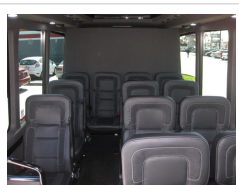

## 2017 Turtle Top VT3

Unit# 56035

**Chassis:** Ford Transit

**Engine/Fuel:** 3.7L V6 Gas

**Transmission:** Select Shift 6  
Speed  
Automatic w  
Overdrive

**Odometer:** 3,665  
  
13  
Passengers,  
Forward

**Configuration:** Facing, plus  
driver,  
Rear  
Luggage,

**Location:** California

**Price:** \$89,900.00

### Options/Specification:

Panoramic Window  
Electric Plug Door Entrance  
Kubota Key Switch  
Altro Faux Wood Flooring  
Level 5 Atlantis High Back,  
Reclining Seats  
Arm Rests  
Under Seat Retracting Seat Belts  
Ceiling and Wall Accent Lighting  
Under Seat Aisle Lighting  
55,000 BTU Ducted AC  
Separate Rear Passenger AV  
System w  
AM/FM/CD/DVD/Bluetooth  
19" Monitor on Motorized Bracket  
USB Charging Ports In Each  
Passenger Seat  
Back Up Camera w 7" Monitor in  
Rearview Mirror  
Back Up Alarm  
Emergency Equipment Kit w First  
Aid Kit, Fire Extinguisher,  
Reflective Triangles  
Aluminum Wheel Covers  
Hydraulic Brakes  
New Bus w Full Warranties  
Canada Admissible.