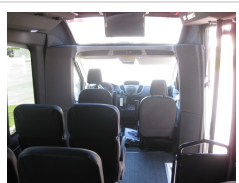

2017 Turtle Top VT3

Unit# 56035

Chassis: Ford Transit

Engine/Fuel: 3.7L V6 Gas

Transmission: Select Shift 6 Speed Automatic w Overdrive

Odometer: 3,665

Configuration: 13 Passengers, Forward Facing, plus driver, Rear Luggage,

Location: California

Price: \$89,900.00

Options/Specification:

Panoramic Window
 Electric Plug Door Entrance
 Kubota Key Switch
 Altro Faux Wood Flooring
 Level 5 Atlantis High Back, Reclining Seats
 Arm Rests
 Under Seat Retracting Seat Belts
 Ceiling and Wall Accent Lighting
 Under Seat Aisle Lighting
 55,000 BTU Ducted AC
 Separate Rear Passenger AV System w
 AM/FM/CD/DVD/Bluetooth
 19" Monitor on Motorized Bracket
 USB Charging Ports In Each Passenger Seat
 Back Up Camera w 7" Monitor in Rearview Mirror
 Back Up Alarm
 Emergency Equipment Kit w First Aid Kit, Fire Extinguisher, Reflective Triangles
 Aluminum Wheel Covers
 Hydraulic Brakes
 New Bus w Full Warranties
 Canada Admissible.