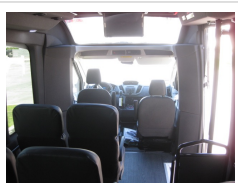

2017 Turtle Top VT3

Unit# 56035

Chassis: Ford Transit

Engine/Fuel: 3.7L V6 Gas

Transmission: Select Shift 6 Speed Automatic w Overdrive

Odometer: 3,665

Configuration: 13 Passengers, Facing, plus driver, Rear Luggage,

Location: California

Price: \$98,900.00

Options/Specification:

Panoramic Window
 Electric Plug Door Entrance
 Kubota Key Switch
 Altro Faux Wood Flooring
 Level 5 Atlantis High Back, Reclining Seats
 Arm Rests
 Under Seat Retracting Seat Belts
 Ceiling and Wall Accent Lighting
 Under Seat Aisle Lighting
 55,000 BTU Ducted AC
 Separate Rear Passenger AV System w
 AM/FM/CD/DVD/Bluetooth
 19" Monitor on Motorized Bracket
 USB Charging Ports In Each Passenger Seat
 Back Up Camera w 7" Monitor in Rearview Mirror
 Back Up Alarm
 Emergency Equipment Kit w First Aid Kit, Fire Extinguisher, Reflective Triangles
 Aluminum Wheel Covers
 Hydraulic Brakes
 New Bus w Full Warranties
 Canada Admissible.