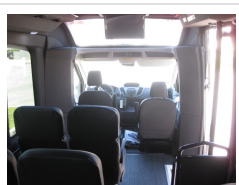

## 2017 Turtle Top VT3

Unit# 56035

**Chassis:** Ford Transit

**Engine/Fuel:** 3.7L V6 Gas

**Transmission:** Select Shift 6  
Speed  
Automatic w  
Overdrive

**Odometer:** 3,665  
  
13  
Passengers,  
Forward

**Configuration:** Facing, plus  
driver,  
Rear  
Luggage,

**Location:** California

**Price:** \$89,900.00

### Options/Specification:

Panoramic Window  
Electric Plug Door Entrance  
Kubota Key Switch  
Altro Faux Wood Flooring  
Level 5 Atlantis High Back,  
Reclining Seats  
Arm Rests  
Under Seat Retracting Seat Belts  
Ceiling and Wall Accent Lighting  
Under Seat Aisle Lighting  
55,000 BTU Ducted AC  
Separate Rear Passenger AV  
System w  
AM/FM/CD/DVD/Bluetooth  
19" Monitor on Motorized Bracket  
USB Charging Ports In Each  
Passenger Seat  
Back Up Camera w 7" Monitor in  
Rearview Mirror  
Back Up Alarm  
Emergency Equipment Kit w First  
Aid Kit, Fire Extinguisher,  
Reflective Triangles  
Aluminum Wheel Covers  
Hydraulic Brakes  
New Bus w Full Warranties  
Canada Admissible.