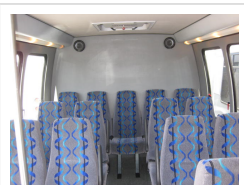

## 2011 Krystal Koach KK22

Unit# 71574

### Options/Specification:

Plug Entrance Door  
 AM/FM/CD Player  
 DVD Player w/ (1) Monitor  
 Highback Reclining Seats  
 Level 4 Fabric - Incense Blue  
 Armrests  
 Seatbelts  
 Front and Rear A/C System  
 Front Lighted ID Sign  
 PA System  
 Base Paint - Black  
 Stainless Steel Wheel Covers  
 Canada Admissible.