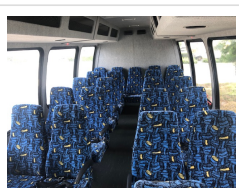

2012 Ameritrans 285

Unit# 79802

Options/Specification:

Electric Entrance Door
AM/FM/CD Player
Armrests
Seat Belts
High Back Reclining Seats
Cloth Fabric
Back Alarm
Solid Windows
Thermo-King A/C and Heat
Hydraulic Brakes
Wheel Covers
Canada Admissible.

Chassis: Ford E450

Engine/Fuel: 6.8L V10 Gas

Transmission: Automatic

Odometer: 170,415

Configuration: 24
Passengers,
Forward
Facing, plus
driver,
Overhead
Luggage,
Rear
Luggage,

Location: California

Price: \$24,900.00