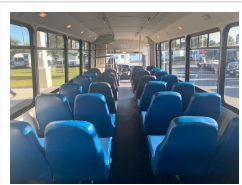

### Options/Specification:

RCA Rubber Flooring  
 Interior Airporter Luggage Rack  
 (3) AC Systems  
 Rear Heater  
 Interior Lighting  
 Vinyl Seating  
 Manual Entrance Door

**Chassis:** Freightliner

**Engine/Fuel:** 6.7L  
 Cummins  
 Diesel

**Transmission:** Allison

**Odometer:** 330,260

**Configuration:** 39  
 Passengers,  
 plus driver,  
 Interior  
 Luggage,

**Location:** Florida

**Price:** \$9,800.00