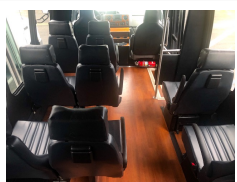

2013 Turtle Top VanTerra

Unit# 03141

Chassis:	Ford E350
Engine/Fuel:	6.8L V10 Gas
Transmission:	Automatic
Odometer:	210,886
Configuration:	13 Passengers, Forward Facing, plus driver, Rear Luggage,
Location:	California
Price:	\$28,900.00

Options/Specification:

- Electric Door
- Woodgrain Flooring
- AM/FM/CD Player
- DVD Player with Video Monitor
- High Back Rigid Seats
- Seatbelts
- Armrests
- Leather Seating
- Engine Console Refreshment Center
- Interior Reading Lights
- Aluminum Wheel Covers
- Rear Luggage
- All New Tires
- Canada Admissible.