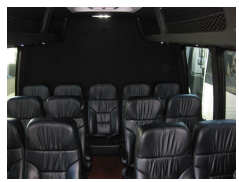

2014 Ameritrans 225 Executive

Unit# 08038

Options/Specification:

Plug Entrance Door
 AM/FM/CD Player
 DVD Player w/ (1) Monitor in Bulkhead
 Front and Rear A/C System
 Rear Floor Heater
 Highback Reclining Seats
 Seat Fabric - Black Leathermate
 Armrests
 Seatbelts
 Wood-grain Altro Flooring
 PA System
 Back Up Camera
 Individual Reading Lights
 Map Pockets on Seat backs
 White and Black Two-Tone Paint
 Wheel Covers
 Hydraulic Brakes
 Canada Admissible.

Chassis: Ford E350
Engine/Fuel: 6.8L V10 Gas
Transmission: TorqShift 6-speed Automatic Overdrive
Odometer: 69,535
Configuration: 16 Passengers, Forward Facing, plus driver, Overhead Luggage, Rear Luggage,
Location: California
Price: \$39,900.00