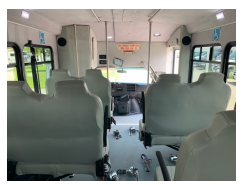

2015 Starcraft Starlite P/T

Unit# 29519

Options/Specification:

3 point seatbelts
 Gray Altro Flooring
 (6) Tiedown Positions
 Stainless Steel Wheel Covers
 High Back Seating
 Electric Entrance Door

Chassis: Chevy C4500

Engine/Fuel: 6.6 Duramax
 Diesel

Transmission: Allison

Odometer: 162,825

Configuration: 13
 Passengers,
 Forward
 Facing, plus
 driver,
 6 Tiedowns,

Location: Florida

Price: \$28,800.00

Nations Bus Sales - 12380 Firestone Blvd, Norwalk, CA 90650 (310) 216-6350