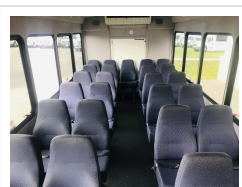

2015 STARCRAFT ALLSTAR

Unit# 12306

Options/Specification:

Electric Door

Altro Black Flooring

Mid Back Seats

Seat Belts

PA System

Low Millage

Wheel Covers

Chassis: Ford E450

Engine/Fuel: 6.8L V10 Gas

Transmission: Automatic

Odometer: 57,239

Configuration: 25
Passengers,
Forward
Facing, plus
driver,

Location: Florida