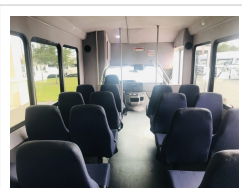

2015 STARCRAFT ALLSTAR

Unit# 12306

Options/Specification:

Electric Door

Altro Black Flooring

Mid Back Seats

Seat Belts

PA System

Low Millage

Wheel Covers

Chassis: Ford E450

Engine/Fuel: 6.8L V10 Gas

Transmission: Automatic

Odometer: 57,239

Configuration: 25
Passengers,
Forward
Facing, plus
driver,

Location: Florida