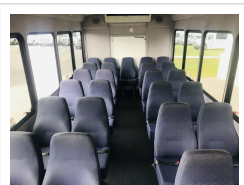

## 2015 STARCRAFT ALLSTAR

Unit# 15964

### Options/Specification:

Electric Door

Altro Black Flooring

Mid Back Seats

Seat Belts

PA System

Low Millage

Wheel Covers

**Chassis:** Ford E-450

**Engine/Fuel:** 6.8L V10 Gas

**Transmission:** Automatic

**Odometer:** 55,507

**Configuration:** 25  
Passengers,  
Forward  
Facing, plus  
driver,

**Location:** Florida

**Price:** \$28,800.00