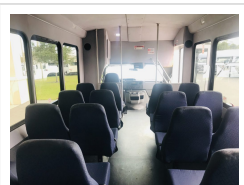

### Options/Specification:

Electric Door

Altro Black Flooring

Mid Back Seats

Seat Belts

PA System

Low Millage

Wheel Covers

**Chassis:** Ford E-450

**Engine/Fuel:** 6.8L V10 Gas

**Transmission:** Automatic

**Odometer:** 55,507

**Configuration:** 25  
Passengers,  
Forward  
Facing, plus  
driver,

**Location:** Florida

**Price:** \$28,800.00