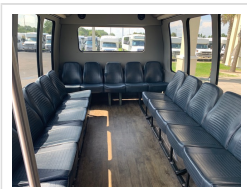

## 2015 Krystal KK24

Unit# 02924

**Chassis:** Ford E450

**Engine/Fuel:** 6.8L V10 Gas

**Transmission:** Automatic

**Odometer:** 110,741

**Configuration:** 19  
Passengers,  
Perimeter  
Seating  
configuration,

### Options/Specification:

Plug-style Entrance Door  
Faux Wood Flooring  
Perimeter Seating  
Video System w/ Large TV  
Wheel Covers  
PA System  
(8) to choose from  
Front and Rear AC Systems  
AM/FM CD Player