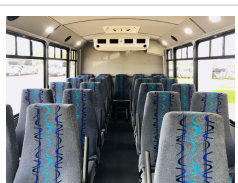

## 2019 Champion Challenger 270

Unit# 36534

### Options/Specification:

Electric Door Entrance  
 Exterior Key Switch  
 AM/FM/CD/MP3 Player  
 PA System w/ 2 jacks  
 Flooring- Anthracite Gerflor  
 87k BTU A/C System  
 65,000 BTU Rear Floor Heater  
 Lighted Front Sign  
 Safety Equipment  
 Deluxe Cloth Walls; Ceiling Panels  
 Seats- High Back Reclining  
 Seats- Incense Blue Cloth  
 Armrests  
 Seat Belts  
 Dropped Floor Rear Luggage  
 Rear Step Bumper  
 Exhaust Routed Street Side  
 Stainless Steel Wheel Inserts  
 Paint- Base White  
 New Bus w/ Full Warranties  
 Canada Admissible.  
 Canada Admissible.

**Chassis:** Ford E450  
**Engine/Fuel:** 6.8L V10 Gas  
**Transmission:** Automatic  
**Odometer:** 100  
**Configuration:** 25 Passengers, Forward Facing, plus driver, Rear Luggage,  
**Location:** Florida  
**Price:** \$73,700.00