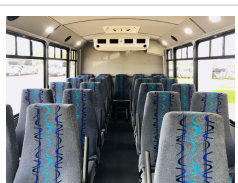

2019 Champion Challenger 270

Unit# 34177

Chassis:	Ford E450
Engine/Fuel:	6.8L V10 Gas
Transmission:	Automatic
Odometer:	100
Configuration:	25 Passengers, Forward Facing, plus driver, Rear Luggage,
Location:	Florida
Price:	\$73,700.00

Options/Specification:

Electric Door Entrance
 Exterior Key Switch
 AM/FM/CD/MP3 Player
 PA System w/ 2 jacks
 Flooring- Anthracite Gerflor
 87k BTU A/C System
 65,000 BTU Rear Floor Heater
 Lighted Front Sign
 Safety Equipment
 Deluxe Cloth Walls; Ceiling Panels
 Seats- High Back Reclining
 Seats- Incense Blue Cloth
 Armrests
 Seat Belts
 Dropped Floor Rear Luggage
 Rear Step Bumper
 Exhaust Routed Street Side
 Stainless Steel Wheel Inserts
 Paint- Base White
 New Bus w/ Full Warranties
 Canada Admissible.
 Canada Admissible.