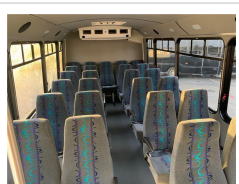

## 2019 Champion Challenger 270

Unit# 16325

### Options/Specification:

Electric Door Entrance  
 Exterior Key Switch  
 AM/FM/CD/MP3 Player  
 PA System w/ 2 jacks  
 Flooring- Anthracite Gerflor  
 103k BTU A/C System  
 65,000 BTU Rear Floor Heater  
 Lighted Front Sign  
 Safety Equipment  
 Deluxe Cloth Walls; Ceiling Panels  
 Seats- High Back Reclining  
 Seats- Incense Blue Cloth  
 Armrests  
 Seat Belts  
 Dropped Floor Rear Luggage  
 Rear Step Bumper  
 Exhaust Routed Street Side  
 Stainless Steel Wheel Inserts  
 Paint- Base White  
 New Bus w/ Full Warranties  
 Canada Admissible.

**Chassis:** Ford E450

**Engine/Fuel:** 6.8L V10 Gas

**Transmission:** TorqShift 6-speed Automatic Overdrive

**Odometer:** 683

**Configuration:** 25 Passengers, Forward Facing, plus driver, Rear Luggage,

**Location:** California