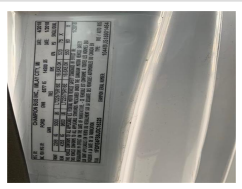

Nations Bus Sales - 12380 Firestone Blvd, Norwalk, CA 90650 (310) 216-6350