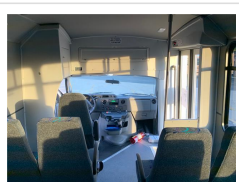

## 2019 Champion Challenger 270

Unit# 16325

### Options/Specification:

Electric Door Entrance  
 Exterior Key Switch  
 AM/FM/CD/MP3 Player  
 PA System w/ 2 jacks  
 Flooring- Anthracite Gerflor  
 103k BTU A/C System  
 65,000 BTU Rear Floor Heater  
 Lighted Front Sign  
 Safety Equipment  
 Deluxe Cloth Walls; Ceiling Panels  
 Seats- High Back Reclining  
 Seats- Incense Blue Cloth  
 Armrests  
 Seat Belts  
 Dropped Floor Rear Luggage  
 Rear Step Bumper  
 Exhaust Routed Street Side  
 Stainless Steel Wheel Inserts  
 Paint- Base White  
 New Bus w/ Full Warranties  
 Canada Admissible.

**Chassis:** Ford E450

**Engine/Fuel:** 6.8L V10 Gas

**Transmission:** TorqShift 6-speed Automatic Overdrive

**Odometer:** 683

**Configuration:** 25 Passengers, Forward Facing, plus driver, Rear Luggage,

**Location:** California