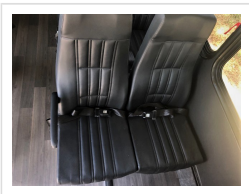

### Options/Specification:

Streetside Routed Exhaust  
 34" Electric Passenger Entry Door  
 70K BTU ACT A/C Package w Dual Compressors  
 65K BTU Rear Floor Heater  
 Transpec Emergency Escape Hatch in Black  
 Interior + Exterior Super Bright LED Package  
 Overhead Parcel Rack  
 Designated Rear Luggage Compartment  
 Safety Kit - Reverse Alarm, 5 lb. Fire Extinguisher, Triangle Reflectors  
 REI Radio - AM/FM/CD w 4 Speakers  
 Gerfloor Non-Slip Rubber Flooring in Yellowstone  
 Hi-Back Freedman Seats in Black  
 Leatherette  
 Armrests  
 Recliners  
 Seatbelts  
 Stainless Steel Wheelcovers