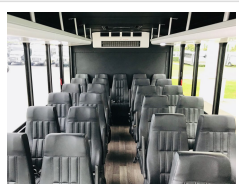

2019 World Trans E280 Executive

Unit# 02235

Chassis:	Ford E450
Engine/Fuel:	6.8L V10 Gas
Transmission:	5 Speed Auto
Odometer:	1,500
Configuration:	25 Passengers, Forward Facing, Overhead Luggage, Rear Luggage,
Location:	Florida
Price:	\$70,800.00

Options/Specification:

Streetside Routed Exhaust
 34" Electric Passenger Entry Door
 70K BTU ACT A/C Package w Dual Compressors
 65K BTU Rear Floor Heater
 Transpec Emergency Escape Hatch in Black
 Interior + Exterior Super Bright LED Package
 Overhead Parcel Rack
 Designated Rear Luggage Compartment
 Safety Kit - Reverse Alarm, 5 lb. Fire Extinguisher, Triangle Reflectors
 REI Radio - AM/FM/CD w 4 Speakers
 Gerfloor Non-Slip Rubber Flooring in Yellowstone
 Hi-Back Freedman Seats in Black Leatherette
 Armrests
 Recliners
 Seatbelts
 Stainless Steel Wheelcovers
 Canada Admissible.