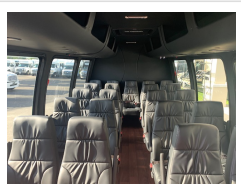

2020 Elkhart Custom Designs KSIR 290

Exec

Unit# 40079

Options/Specification:

Options/Specification:
 Rear Luggage Compartment with Single Exterior Door
 Light for Rear Door or W/C Door Ajar
 Overhead Parcel Racks - Smooth Vinyl Finish
 Dual LED Reading Lights
 Black Roof Hatch
 Storage Rack in Place of Copilot Seat (Parcels/ WC or Walker Storage)
 Rear Step Bumper with Anti-Ride
 USBPort (Each Port has two sockets)
 Fast Idle - Required with All Dual Compressor A/C Units& W/C Lifts
 In-Line Pump (Required for all heaters including heat in A/C units)
 Ford OEM AM/FM/CD with (4) Speakers
 32" Front TV with AM/FM/CD/Mp3/ DVD
 Public Address System with (4) Interior Speakers
 Canada Admissible.

Chassis: Ford E450

Engine/Fuel: 6.8L V10 Gas

Transmission: Automatic

Odometer: 1,121

Configuration: 23 Passengers, Forward Facing, plus driver, Overhead Luggage, Rear Luggage,

Location: Florida

Price: \$94,800.00