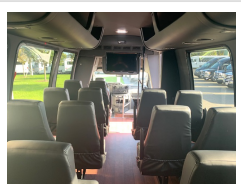

2020 Elkhart Custom Designs KSIR 290

Exec

Unit# 40079

Options/Specification:

Options/Specification:
 Rear Luggage Compartment with Single Exterior Door
 Light for Rear Door or W/C Door Ajar
 Overhead Parcel Racks - Smooth Vinyl Finish
 Dual LED Reading Lights
 Black Roof Hatch
 Storage Rack in Place of Copilot Seat (Parcels/ WC or Walker Storage)
 Rear Step Bumper with Anti-Ride
 USBPort (Each Port has two sockets)
 Fast Idle - Required with All Dual Compressor A/C Units& W/C Lifts
 In-Line Pump (Required for all heaters including heat in A/C units)
 Ford OEM AM/FM/CD with (4) Speakers
 32" Front TV with AM/FM/CD/Mp3/ DVD
 Public Address System with (4) Interior Speakers
 Canada Admissible.

Chassis: Ford E450

Engine/Fuel: 6.8L V10 Gas

Transmission: Automatic

Odometer: 1,121

Configuration: 23 Passengers, Forward Facing, plus driver, Overhead Luggage, Rear Luggage,

Location: Florida

Price: \$94,800.00