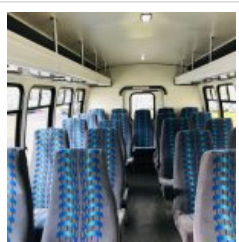

### Options/Specification:

Seats- High Back Reclining  
Seats- Level 4 Cloth, Incense Blue  
Armrests  
RCA Rubber Flooring  
Electric Entrance Door  
Overhead Parcel Racks  
Individual Reading Lights  
AM/FM and Cassette Player  
Front and Rear A/C System  
Rear Floor Heater  
Aluminum Wheel Covers  
Paint- Base White