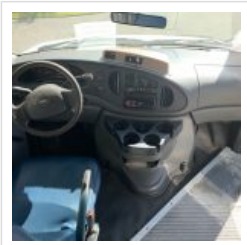

NationsBus.com
(800) 523-3262

2005 Champion Challenger 210 P/T

Unit# 48771

Options/Specification:

32" Electric Door
Braun Century Series Wheelchair Lift
(x3) Q'Straint Tie Down Kits
Hi Back Rigid Freedman Seats
Armrests
Seatbelts
Top Mounted Anti-Vandal Grab Handles
RCA Grey Ribbed Flooring
FRP Fiberglass Interior Walls and Ceiling
Top T-Slider Windows
Stanchion Behind Driver with Modesty Panel
Right and Left Hand Entry Assist
Stanchions with Modesty Panel
Safety Kit- Fire Extinguisher, Reflector Triangles, and Emergency Seatbelt Cutter
Carrier Rear A/C

Chassis: Ford E350
Engine/Fuel: 5.4L V8 Gas
Transmission: Automatic
Odometer: 197,170
Configuration: 8 Passengers, Forward Facing, plus driver, 3 Tiedowns,
Location: FL
Price: \$9,900.00

Nations Bus Sales - 555 Outlet Mall Blvd, St. Augustine, FL 32084 (904) 347-2296