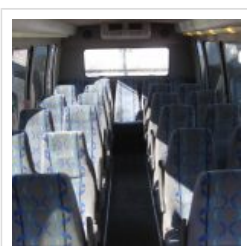

## 2006 Krystal Koach KK28

Unit# 36006

### Options/Specification:

Plug Entrance Door  
AM/FM/CD Player  
DVD Player w/ (1) Monitor  
PA System  
Level 4 Cloth Seats  
Armrests  
Reclining Seats  
Emergency Rooftop Escape Hatch  
4 Egress Windows  
Soft Touch Interior  
Front and Rear A/C System  
Gray Rubber Flooring w Ribbed Aisle  
Full Length Stanchion Poll  
Wheel Covers  
Base Paint - Black  
Canada Admissible.