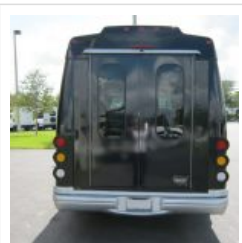

NationsBus.com
(800) 523-3262

2006 Turtle Top Van Terra P/T

Unit# 32292-2

Options/Specification:

Electric Entrance Door
AM/FM/CD Player
Midback Gray Vinyl Seats
Retractable Seatbelts
Grab Handles on Seats
T-Slider Windows
Back Up Camera
Gray RCA Flooring
Ricon Wheel Chair Lift
(1) Q-Straint Tie-Down
Hydraulic Brakes
Wheel Covers
Base Paint - Black
Canada Admissible.

Chassis: Ford E350

Engine/Fuel: 6.8L V10 Gas

Transmission: TorqShift 6-speed Automatic Overdrive

Odometer: 104,725

Configuration: 7 Passengers, Forward Facing, plus driver, Overhead Luggage, 1 Tiedown,

Location: FL