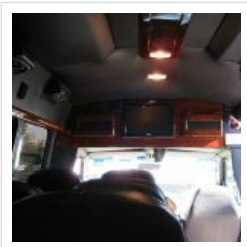

Nations Bus Sales - 555 Outlet Mall Blvd, St. Augustine, FL 32084 (904) 347-2296