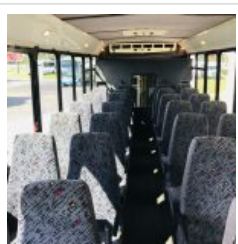

NationsBus.com
(800) 523-3262

2007 El Dorado Aero Elite 32

Unit# 21680

Options/Specification:

- Electric Entrance Doors
- Exterior Key Switch
- AM/FM/CD/DVD Player
- (1) Monitor
- Back Up Alarm
- High Back Reclining Seat
- Level 4 Grey Plush Cloth Seats
- Armrests
- Black Rubber RCA Flooring
- Rear A/C System
- Solid Windows
- Wheel Covers
- Hydraulic Brakes

Chassis: Chevy C5500

Engine/Fuel: 6.6L
Duramax
Diesel

Transmission: Allison
Automatic

Odometer: 383,142

Configuration: 28
Passengers,
Forward
Facing, plus
driver,
Movable
Luggage,

Location: FL

Price: \$18,800.00