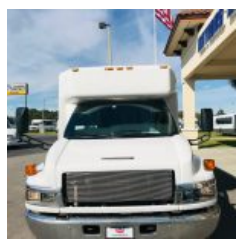

NationsBus.com
(800) 523-3262

2007 El Dorado Aero Elite 32

Unit# 21680

Options/Specification:

- Electric Entrance Doors
- Exterior Key Switch
- AM/FM/CD/DVD Player
- (1) Monitor
- Back Up Alarm
- High Back Reclining Seat
- Level 4 Grey Plush Cloth Seats
- Armrests
- Black Rubber RCA Flooring
- Rear A/C System
- Solid Windows
- Wheel Covers
- Hydraulic Brakes

Chassis: Chevy C5500

Engine/Fuel: 6.6L
Duramax
Diesel

Transmission: Allison
Automatic

Odometer: 383,142

Configuration: 28
Passengers,
Forward
Facing, plus
driver,
Movable
Luggage,

Location: FL

Price: \$18,800.00