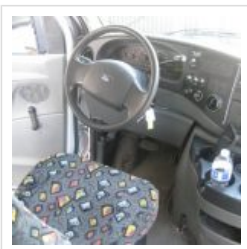

Nations Bus Sales - 555 Outlet Mall Blvd, St. Augustine, FL 32084 (904) 347-2296