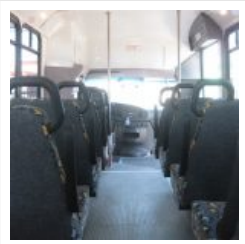

### Options/Specification:

Electric Entrance Door  
Midback Seats, Bomber Gray Seat Fabric  
Armrests on Aisle Seats  
Grab Handles On Aisle Seats  
Gray Rubber Flooring w Ribbed Aisle  
(1) Rear Fold Away Double Seat  
T-Slider Windows  
VMI Wheel Chair Lift  
(2) Q Straint Tie Downs  
Rear Door  
Key Switch Entry  
Wheel Covers  
Hydraulic Brakes  
Canada Admissible.