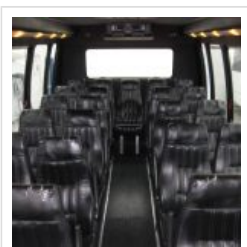

NationsBus.com
(800) 523-3262

2007 Krystal Koach KK28

Unit# 43150

Options/Specification:

Plug Entrance Door
AM/FM/CD Player
DVD Player w/ (1) Monitor
Highback Reclining Leathermate
Seats
Armrests
Front and Rear A/C System
Black Rubber Flooring
Full Length Stancion Poll
Base Paint - Black
Canada Admissible.

Chassis: Ford E450

Engine/Fuel: 6.8L V10 Gas

Transmission: TorqShift 5-Speed Automatic Overdrive

Odometer: 299,075

Configuration: 28 Passengers, Forward Facing, plus driver,

Location: CA

Price: \$10,900.00

Nations Bus Sales - 555 Outlet Mall Blvd, St. Augustine, FL 32084 (904) 347-2296