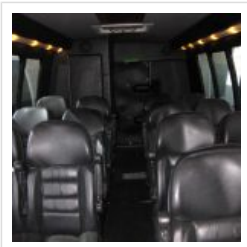

NationsBus.com
(800) 523-3262

2007 Krystal Koach KK28 Exec w/ Lavatory

Unit# 43147

Options/Specification:

- High Back Reclining Seats
- Leather Seats
- Seatbelts
- Arm rests
- Front and Rear A/C System
- AM/FM/CD Player
- Back Up Camera
- Back Up Alarm
- Grey Rubber Flooring
- Plug Door
- Lavatory
- AC Outlets
- Canada Admissible.

Chassis: Ford E450

Engine/Fuel: 6.8L V10 Gas

Transmission: Automatic

Odometer: 160,675

Configuration: 15
Passengers,
Forward
Facing, plus
driver,
Rear
Luggage,

Location: CA

Price: \$24,900.00

Nations Bus Sales - 555 Outlet Mall Blvd, St. Augustine, FL 32084 (904) 347-2296