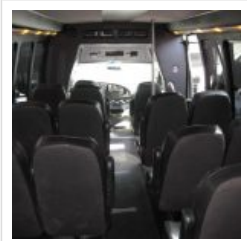

NationsBus.com
(800) 523-3262

2007 Krystal Koach KK28 Exec w/ Lavatory

Unit# 43147

Options/Specification:

- High Back Reclining Seats
- Leather Seats
- Seatbelts
- Arm rests
- Front and Rear A/C System
- AM/FM/CD Player
- Back Up Camera
- Back Up Alarm
- Grey Rubber Flooring
- Plug Door
- Lavatory
- AC Outlets
- Canada Admissible.

Chassis: Ford E450

Engine/Fuel: 6.8L V10 Gas

Transmission: Automatic

Odometer: 160,675

Configuration: 15
Passengers,
Forward
Facing, plus
driver,
Rear
Luggage,

Location: CA

Price: \$24,900.00

Nations Bus Sales - 555 Outlet Mall Blvd, St. Augustine, FL 32084 (904) 347-2296