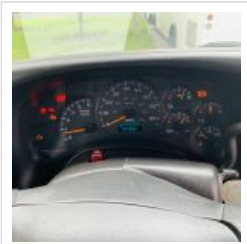

Nations Bus Sales - 555 Outlet Mall Blvd, St. Augustine, FL 32084 (904) 347-2296