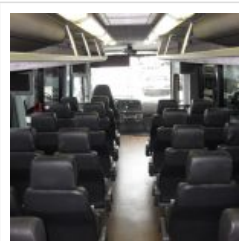

### Options/Specification:

Plug Door  
 Seats- Amaya Coach Seats  
 Seats- Black Leathermate  
 Armrests  
 Bonded Windows  
 Overhead Parcel Racks  
 Individual Reading Lights  
 Roof Mounted A/C  
 Ducted Air  
 Flooring- Woodgrain  
 Air Brakes  
 Air Suspension  
 AM/FM CD Player  
 PA System  
 DVD w/ 4- 10" Monitors  
 Aluminum Wheels  
 Excellent Condition  
 Paint- Base Silver Metallic  
 Canada Admissible.

**Chassis:** Freightliner  
S2

**Engine/Fuel:** 6.7L  
Cummins  
Diesel

**Transmission:** Automatic

**Odometer:** 313,930

**Configuration:** 31  
Passengers,  
Forward  
Facing, plus  
driver,  
Overhead  
Luggage,  
Rear  
Luggage,