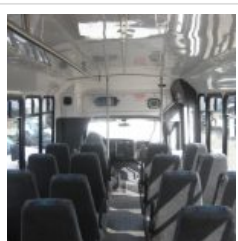

### Options/Specification:

Electric Entrance Door  
 AM/FM/CD Player  
 High Back Reclining Seats  
 Gray Cloth Seats  
 Vinyl Rear Seats  
 (1) Fold Away Double Seat  
 Armrests on Aisles  
 T-Slider Windows  
 RCA Black Flooring w Ribbed Aisle  
 Bruan Millennium Series Lift  
 (1) Q Straint Tie Down  
 (4) Egress Windows  
 Rear Window  
 Rear A/C System  
 Rear Floor Heater  
 Wheel Covers  
 Hydraulic Brakes

**Chassis:** Chevy C5500

**Engine/Fuel:** 8.1L V8  
Propane

**Transmission:** Automatic

**Odometer:** 159,210

**Configuration:** 30  
Passengers,  
Forward  
Facing, plus  
driver,  
1 Tiedown,

**Location:** CA