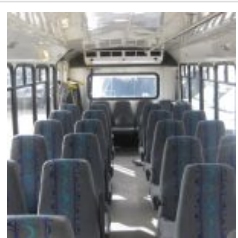

## 2008 Eldorado Aero Elite 320

Unit# 05916

### Options/Specification:

Electric Entrance Door  
 AM/FM/CD Player  
 High Back Reclining Seats  
 Gray Cloth Seats  
 Vinyl Rear Seats  
 (1) Fold Away Double Seat  
 Armrests on Aisles  
 T-Slider Windows  
 RCA Black Flooring w Ribbed Aisle  
 Bruan Millennium Series Lift  
 (1) Q Straint Tie Down  
 (4) Egress Windows  
 Rear Window  
 Rear A/C System  
 Rear Floor Heater  
 Wheel Covers  
 Hydraulic Brakes

**Chassis:** Chevy C5500

**Engine/Fuel:** 8.1L V8  
Propane

**Transmission:** Automatic

**Odometer:** 159,210

**Configuration:** 30  
Passengers,  
Forward  
Facing, plus  
driver,  
1 Tiedown,

**Location:** CA