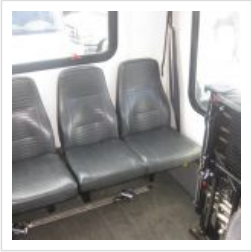

Nations Bus Sales - 555 Outlet Mall Blvd, St. Augustine, FL 32084 (904) 347-2296