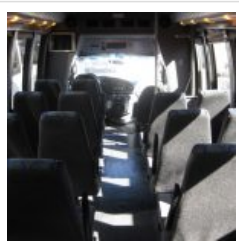

NationsBus.com
(800) 523-3262

2008 Krystal Koach KK28 P/T

Unit# 77925

Options/Specification:

Flooring- Gray Rubber
AM/FM CD Player
DVD Player w/ Monitor
PA System
Dual Compressor A/C Systems
Stainless Steel Wheel Inserts
Paint- Base Black
All Systems in WorkPlug Door
Deluxe Interior
Window Shades
Flooring- High Back Reclining
Seats- Level 5 Fabric
Armrests
ing Condition
Canada Admissible.

Chassis: Ford E450
Engine/Fuel: 6.0L Diesel
Transmission: Automatic
Odometer: 141,025
Configuration: 22
Passengers,
Forward
Facing, plus
driver,
2 Tiedowns,
Location: CA
Price: \$29,900.00

Nations Bus Sales - 555 Outlet Mall Blvd, St. Augustine, FL 32084 (904) 347-2296