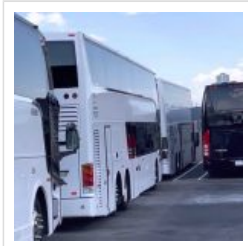

NationsBus.com
(800) 523-3262

2009 Van Hool TD925 Double Decker

Unit# 42369

Chassis:	Vah Hool	Options/Specification:
Engine/Fuel:	Cummins ISM07- 450HP Diesel	(7) Available Low Floor w/ ADA Ramp in Rear Door 81 Passengers- 59 Upper & 22 Lower
Transmission:	Allison Automatic w/ Retarder	Seatbelts Air Suspension w/ Lowering
Odometer:	157,740	LED Lighting Multiplex Electrical System Dual Bosch Alternators
Configuration:	81 Passengers, Forward Facing, plus driver, Rear Luggage, 2 Tiedowns,	Individual Reading Lights Carrier HVAC System Seamless Tour-style Coach Windows Audio/Video System w/ PA Alcoa Aluminum Wheels 22.5" Tires
Location:	CA	"As Is, Where is" condition. Canada Admissible.
Price:	\$64,900.00	