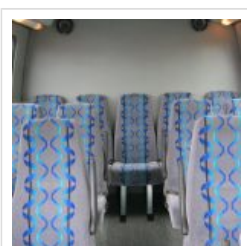

NationsBus.com
(800) 523-3262

2011 Krystal Koach KK22

Unit# 05767

Options/Specification:

Plug Entrance Door
AM/FM/CD Player
DVD Player w/ (1) Monitor
Highback Reclining Seats
Level 4 Fabric - Incense Blue
Armrests
Seatbelts
Front and Rear A/C System
Front Lighted ID Sign
PA System
Base Paint - Black
Stainless Steel Wheel Covers
Canada Admissible.