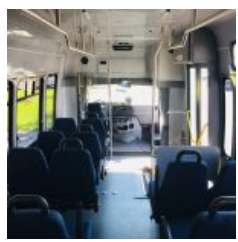

**NATIONS
BUS SALES**

**NationsBus.com
(800) 523-3262**

2011 Startrans Senator SII LOW FLOOR MODEL

Unit# 01873

Options/Specification:

Electric Entrance Door
 AM/FM/CD Player
 PA System
 Backup Camera with 7" Monitor
 High Back Rigid Seats
 Freedman Seating in Mono Blue
 Altro Flooring
 Armrests
 Seat Belts
 T-Slider Windows
 10" Driver Side Running Board
 Exterior Key Switch Kubota
 3 Passenger Fold Down Bench
 Seats w Armrest
 (2) Q Straint Tie Downs
 Rear Floor Heater
 68k BTU Rear A/C System
 Rear Emergency Escape Door
 Hydraulic Brakes
 Air-Ride Suspension with Kneeling
 Feature
 Electric Wheelchair Ramp
 Digital Destination Marquee
 Low Entrance Step
 Perfect Bus for Assisted Living
 Facilities

Chassis: Ford E450

Engine/Fuel: 6.8L V10 Gas

Transmission: 5 Speed Automatic

Odometer: 26,296

Configuration: 20 Passengers, Forward Facing, plus driver, 2 Tiedowns,

Location: FL

Price: \$39,800.00

Nations Bus Sales - 555 Outlet Mall Blvd, St. Augustine, FL 32084 (904) 347-2296