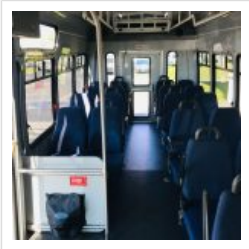

**NATIONS
BUS SALES**

**NationsBus.com
(800) 523-3262**

2011 Startrans Senator SII LOW FLOOR MODEL

Unit# 01873

Options/Specification:

Electric Entrance Door
 AM/FM/CD Player
 PA System
 Backup Camera with 7" Monitor
 High Back Rigid Seats
 Freedman Seating in Mono Blue
 Altro Flooring
 Armrests
 Seat Belts
 T-Slider Windows
 10" Driver Side Running Board
 Exterior Key Switch Kubota
 3 Passenger Fold Down Bench
 Seats w Armrest
 (2) Q Straint Tie Downs
 Rear Floor Heater
 68k BTU Rear A/C System
 Rear Emergency Escape Door
 Hydraulic Brakes
 Air-Ride Suspension with Kneeling
 Feature
 Electric Wheelchair Ramp
 Digital Destination Marquee
 Low Entrance Step
 Perfect Bus for Assisted Living
 Facilities

Chassis: Ford E450

Engine/Fuel: 6.8L V10 Gas

Transmission: 5 Speed Automatic

Odometer: 26,296

Configuration: 20 Passengers, Forward Facing, plus driver, 2 Tiedowns,

Location: FL

Price: \$39,800.00

Nations Bus Sales - 555 Outlet Mall Blvd, St. Augustine, FL 32084 (904) 347-2296