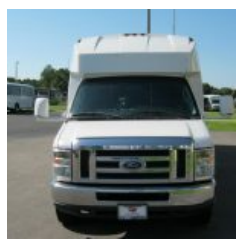

NationsBus.com
(800) 523-3262

2011 Turtle Top Odyssey

Unit# 04759-2

Options/Specification:

Electric Entrance Door
 110K BTU A/C System
 65K BTU Heater
 AM/FM/CD Player w/ Touch Screen
 DVD Player w/ (1) 19" Monitor
 Back Up Camera w/ 7" Monitor
 Highback Reclining Seats
 Fabric - Level 4, Incense Blue
 Armrests
 Seatbelts
 Gray Rubber Flooring
 Gray Carpet Floor to Ceiling
 Elite Bonded Windows
 Front Lighted ID Sign
 Power Remote Heated Mirrors
 76" Interior Height
 Stainless Steel Wheel Covers
 Skirt Painted Gray
 Canada Admissible.

Chassis: Ford E450

Engine/Fuel: 6.8L V10 Gas

Transmission: TorqShift 6-speed Automatic Overdrive

Odometer: 144,645

Configuration: 24 Passengers, Forward Facing, plus driver, Rear Luggage,

Location: FL

Price: