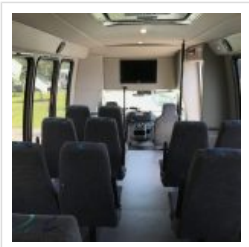

NationsBus.com
(800) 523-3262

2012 Turtle Top Odyssey

Unit# 52616-3

Options/Specification:

Electric Entrance Door
AM/FM/CD Player
DVD Player w (1) Monitor
High Back Reclining Seats
Armrests
Seat Belts
Altro Gray Flooring
Rear A/C System
Solid Windows
Rooftop Escape Hatch
Rear Floor Heater
Wheel Covers
Hydraulic Brakes
Canada Admissible.

Chassis: Ford E450

Engine/Fuel: 6.8L V10 Gas

Transmission: 5-Speed Automatic

Odometer: 135,135

Configuration: 24 Passengers, Forward Facing, plus driver, Rear Luggage,

Location: FL

Price: \$34,800.00

Nations Bus Sales - 555 Outlet Mall Blvd, St. Augustine, FL 32084 (904) 347-2296