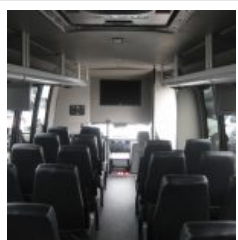

### Options/Specification:

Convertible to 32 Passengers  
Electric Entrance Door  
AM/FM/CD Player  
High Back Reclining Seats  
Black Leatherette Seats  
Armrests on Aisles  
Seat Belts (USR)  
DVD Player w (3) Monitors  
Individual Reading Lights  
Gerfloor Flooring  
PA System  
Back Up Alarm  
Tour Style Windows  
Rooftop Escape Hatch  
Rear A/C System  
Wheel Covers  
Hydraulic Brakes  
Canada Admissible.