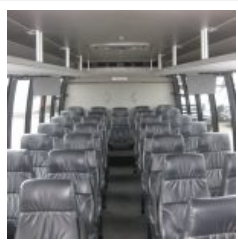

### Options/Specification:

Convertible to 32 Passengers  
Electric Entrance Door  
AM/FM/CD Player  
High Back Reclining Seats  
Black Leatherette Seats  
Armrests on Aisles  
Seat Belts (USR)  
DVD Player w (3) Monitors  
Individual Reading Lights  
Gerfloor Flooring  
PA System  
Back Up Alarm  
Tour Style Windows  
Rooftop Escape Hatch  
Rear A/C System  
Wheel Covers  
Hydraulic Brakes  
Canada Admissible.