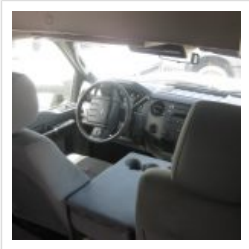

Price:

$39,900.00

Nations Bus Sales - 555 Outlet Mall Blvd, St. Augustine, FL 32084 (904) 347-2296