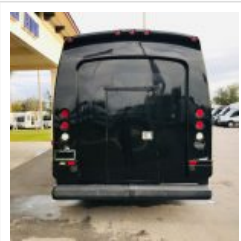

NationsBus.com
(800) 523-3262

2012 TURTLE TOP ODYSSEY XL EXECUTIVE

Unit# 83829-2

Options/Specification:

- Electric Entrance Door
- AM/FM/CD Player
- DVD Player w (1) Monitor
- High Back Reclining Seats
- Leathermate Seat Fabric
- Armrests
- Seat Belts
- Solid Windows
- Rear Floor Heater
- Altro Wood Flooring
- Wheel Covers
- Hydraulic Brakes

Chassis: Ford F550

Engine/Fuel: 6.7L
Powerstroke
Diesel Diesel

Transmission: 5-Speed
Automatic

Odometer: 190,010

Configuration: 30
Passengers,
Forward
Facing, plus
driver,
Rear
Luggage,

Location: FL

Price:

\$39,800.00