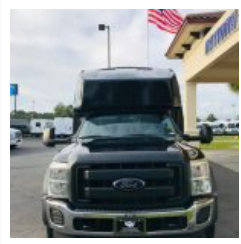

NationsBus.com
(800) 523-3262

2012 TURTLE TOP ODYSSEY XL EXECUTIVE

Unit# 83829-2

Options/Specification:

- Electric Entrance Door
- AM/FM/CD Player
- DVD Player w (1) Monitor
- High Back Reclining Seats
- Leathermate Seat Fabric
- Armrests
- Seat Belts
- Solid Windows
- Rear Floor Heater
- Altro Wood Flooring
- Wheel Covers
- Hydraulic Brakes

Chassis: Ford F550

Engine/Fuel: 6.7L
Powerstroke
Diesel Diesel

Transmission: 5-Speed
Automatic

Odometer: 190,010

Configuration: 30
Passengers,
Forward
Facing, plus
driver,
Rear
Luggage,

Location: FL

Price:

\$39,800.00