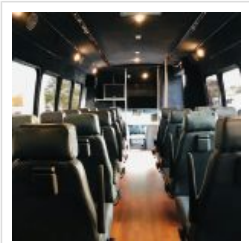

NationsBus.com
(800) 523-3262

2012 TURTLE TOP ODYSSEY XL EXECUTIVE

Unit# 83829-2

Options/Specification:

- Electric Entrance Door
- AM/FM/CD Player
- DVD Player w (1) Monitor
- High Back Reclining Seats
- Leathermate Seat Fabric
- Armrests
- Seat Belts
- Solid Windows
- Rear Floor Heater
- Altro Wood Flooring
- Wheel Covers
- Hydraulic Brakes

Chassis: Ford F550

Engine/Fuel: 6.7L
Powerstroke
Diesel Diesel

Transmission: 5-Speed
Automatic

Odometer: 190,010

Configuration: 30
Passengers,
Forward
Facing, plus
driver,
Rear
Luggage,

Location: FL

Price:

\$39,800.00