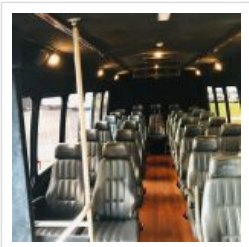

NationsBus.com
(800) 523-3262

2012 TURTLE TOP ODYSSEY XL EXECUTIVE

Unit# 83829-2

Options/Specification:

- Electric Entrance Door
- AM/FM/CD Player
- DVD Player w (1) Monitor
- High Back Reclining Seats
- Leathermate Seat Fabric
- Armrests
- Seat Belts
- Solid Windows
- Rear Floor Heater
- Altro Wood Flooring
- Wheel Covers
- Hydraulic Brakes

Chassis: Ford F550

Engine/Fuel: 6.7L
Powerstroke
Diesel Diesel

Transmission: 5-Speed
Automatic

Odometer: 190,010

Configuration: 30
Passengers,
Forward
Facing, plus
driver,
Rear
Luggage,

Location: FL

Price:

\$39,800.00