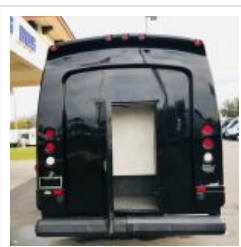

NationsBus.com
(800) 523-3262

2012 TURTLE TOP ODYSSEY XL EXECUTIVE

Unit# 83829-2

Options/Specification:

- Electric Entrance Door
- AM/FM/CD Player
- DVD Player w (1) Monitor
- High Back Reclining Seats
- Leathermate Seat Fabric
- Armrests
- Seat Belts
- Solid Windows
- Rear Floor Heater
- Altro Wood Flooring
- Wheel Covers
- Hydraulic Brakes

Chassis: Ford F550

Engine/Fuel: 6.7L
Powerstroke
Diesel Diesel

Transmission: 5-Speed
Automatic

Odometer: 190,010

Configuration: 30
Passengers,
Forward
Facing, plus
driver,
Rear
Luggage,

Location: FL

Price:

\$39,800.00