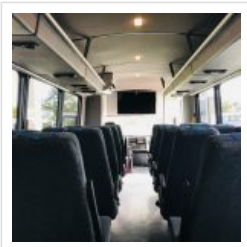

Configuration:

29
Passengers,
Forward
Facing, plus
driver,
Overhead
Luggage,
Rear
Luggage,
Movable
Luggage,