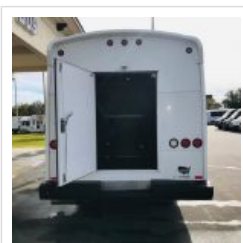

## 2013 Champion Defender 310

Unit# 64293-3

### Options/Specification:

- Electric Entrance Door
- AM/FM/CD Player
- DVD Player w (1) 42" Monitor
- Highback Reclining Seats
- level 4 Fabric - Incense Blue
- Armrests
- PA System
- 104k BTU A/C System
- 65k BTU Heater
- Front Lighted ID Sign
- Walls and Ceiling Auto Cloth
- Individual Reading Lights
- Tour Style Windows
- Black RCA Rubber Flooring
- London Smoke Interior
- Hydraulic Brakes
- Wheel Covers

**Chassis:** International  
UC

**Engine/Fuel:** 6.4L Maxx  
Force 7  
Diesel

**Transmission:** Automatic

**Odometer:** 119,871

**Configuration:**

29  
Passengers,  
Forward  
Facing, plus  
driver,  
Overhead  
Luggage,  
Rear  
Luggage,  
Movable  
Luggage,