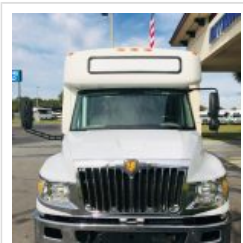

## 2013 Champion Defender 310

Unit# 64293-3

**Chassis:** International  
UC

**Engine/Fuel:** 6.4L Maxx  
Force 7  
Diesel

**Transmission:** Automatic

**Odometer:** 119,871

**Configuration:**

29  
Passengers,  
Forward  
Facing, plus  
driver,  
Overhead  
Luggage,  
Rear  
Luggage,  
Movable  
Luggage,