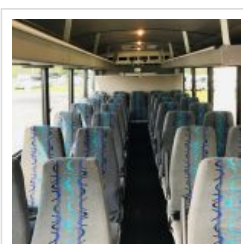

### Options/Specification:

- Electric Entrance Door
- AM/FM/CD Player
- DVD Player w (1) 42" Monitor
- Highback Reclining Seats
- level 4 Fabric - Incense Blue
- Armrests
- PA System
- 104k BTU A/C System
- 65k BTU Heater
- Front Lighted ID Sign
- Walls and Ceiling Auto Cloth
- Individual Reading Lights
- Tour Style Windows
- Black RCA Rubber Flooring
- London Smoke Interior
- Hydraulic Brakes
- Wheel Covers