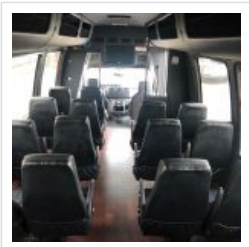

NationsBus.com
(800) 523-3262

2013 Elkhart Customs KSIR 290

Unit# 31862-2

Options/Specification:

- Electric Passenger Entrance
- Exterior Passenger Door Entrance
- Key
- Gerflor Wood Flooring
- Soft Touch Interior
- AM/FM/CD Player
- DVD Player w (1) 22" Monitor
- High Back, Reclining Seats
- Arm Rests
- Under Seat Retractable Seat Belts
- Individual Reading Lights
- PA System
- Frameless Windows
- Roof Hatch
- AC Unit
- Back Up Alarm
- Rear Door
- Safety Kit w First Aid Kit, Reflective Triangles, 5 lb. Fire Extinguisher
- Stainless Steel Wheel Covers
- Hydraulic Brakes
- Canada Admissible.

Chassis: Ford E450

Engine/Fuel: 6.8L V10 Gas

Transmission: Automatic

Odometer: 267,294

Configuration: 24
 Passengers,
 Forward
 Facing, plus
 driver,
 Overhead
 Luggage,
 Rear
 Luggage,

Location: CA

Price: \$22,900.00