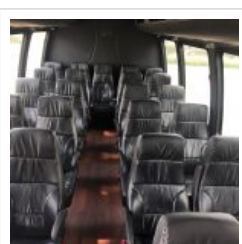

NationsBus.com
(800) 523-3262

2013 Elkhart Customs KSIR 290

Unit# 31862-2

Options/Specification:

- Electric Passenger Entrance
- Exterior Passenger Door Entrance
- Key
- Gerflor Wood Flooring
- Soft Touch Interior
- AM/FM/CD Player
- DVD Player w (1) 22" Monitor
- High Back, Reclining Seats
- Arm Rests
- Under Seat Retractable Seat Belts
- Individual Reading Lights
- PA System
- Frameless Windows
- Roof Hatch
- AC Unit
- Back Up Alarm
- Rear Door
- Safety Kit w First Aid Kit, Reflective Triangles, 5 lb. Fire Extinguisher
- Stainless Steel Wheel Covers
- Hydraulic Brakes
- Canada Admissible.

Chassis: Ford E450

Engine/Fuel: 6.8L V10 Gas

Transmission: Automatic

Odometer: 267,294

Configuration: 24
 Passengers,
 Forward
 Facing, plus
 driver,
 Overhead
 Luggage,
 Rear
 Luggage,

Location: CA

Price: \$22,900.00