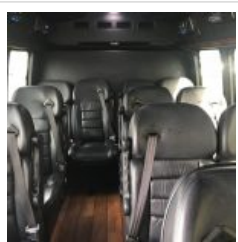

### Options/Specification:

- Electric Entrance Door
- AM/FM/CD Player
- DVD Player w (1) Monitor
- Altro Wood Flooring
- High Back Reclining Seats
- Armrests
- Seat Belts
- Solid Windows
- Rear Floor Heater
- Wheel Covers
- Hydraulic Brakes