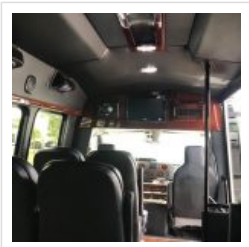

Nations Bus Sales - 555 Outlet Mall Blvd, St. Augustine, FL 32084 (904) 347-2296