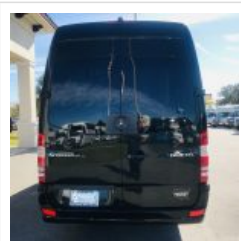

NationsBus.com
(800) 523-3262

2013 Tiffany Sprinter

Unit# 00652

Options/Specification:

- Manual Entry Door
- AM/FM CD Player
- Perimeter Seating
- 2 Monitors
- Back up Camera
- LED Lighting
- Laser Lighting
- Fiber Optics Lighting
- Ceiling & Floor Mood Lighting
- Cup Holders
- Cooler
- Altro Wood Flooring
- Canada Admissible.

Chassis: Mercedes

Engine/Fuel: 3.0L V6
Diesel

Transmission: Auto

Odometer: 38,304

Configuration: 14
Passengers,
Perimeter
Seating
configuration,
plus driver,
Rear
Luggage,

Location: FL

Price: Call For Price