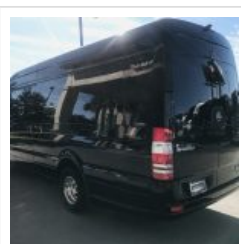

NationsBus.com
(800) 523-3262

2013 Tiffany Sprinter

Unit# 00652

Options/Specification:

- Manual Entry Door
- AM/FM CD Player
- Perimeter Seating
- 2 Monitors
- Back up Camera
- LED Lighting
- Laser Lighting
- Fiber Optics Lighting
- Ceiling & Floor Mood Lighting
- Cup Holders
- Cooler
- Altro Wood Flooring
- Canada Admissible.

Chassis: Mercedes

Engine/Fuel: 3.0L V6
Diesel

Transmission: Auto

Odometer: 38,304

Configuration: 14
Passengers,
Perimeter
Seating
configuration,
plus driver,
Rear
Luggage,

Location: FL

Price: Call For Price