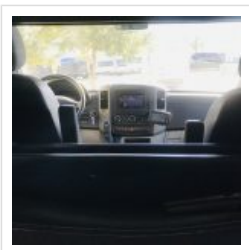

Nations Bus Sales - 555 Outlet Mall Blvd, St. Augustine, FL 32084 (904) 347-2296