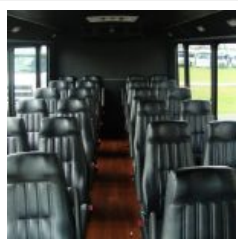

NationsBus.com
(800) 523-3262

2014 Champion Challenger 270 Exec

Unit# 28856-2

Options/Specification:

- Electric Entrance Door
- AM/FM/CD Player
- PA System
- High Back Reclining Seats
- Armrests
- Seatbelts
- Altro Wood Flooring
- Rear Floor Heater
- Wheel Covers
- Hydraulic Brakes
- Canada Admissible.

Chassis: Ford E450

Engine/Fuel: 6.8L V10 Gas

Transmission: Automatic

Odometer: 119,420

Configuration: 24
Passengers,
Forward
Facing, plus
driver,
Rear
Luggage,

Location: FL

Price: \$53,700.00

Nations Bus Sales - 555 Outlet Mall Blvd, St. Augustine, FL 32084 (904) 347-2296