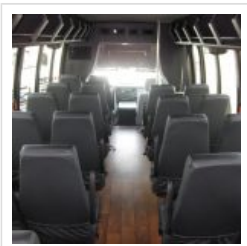

NationsBus.com
(800) 523-3262

2014 Krystal by ENC KK33 Executive

Unit# 94356

Options/Specification:

Plug Door, Electric
Mor-Ryde Rear Suspension
120K BTU A/C Package
Heater Booster Pump
Overhead Parcel Racks
Individual Reading Lights
AM/FM CD Player
PA System
DVD w/ 15" TV Monitor
Seats- High Back Reclining
Armrests
Seatbelts
Seat Fabric- Black O'Vinyl
Glitz Seat Package
Altro Rubber Flooring, Woodgrain
Paint- Base Black
Stainless Steel Wheel Inserts
New Bus w/ Full Warranties

Chassis: Ford F550

Engine/Fuel: 6.7L Gas

Transmission: Automatic

Odometer: 1,950

Configuration: 32
Passengers,
Forward
Facing, plus
driver,

Location: CA

Price: \$114,900.00

Nations Bus Sales - 555 Outlet Mall Blvd, St. Augustine, FL 32084 (904) 347-2296