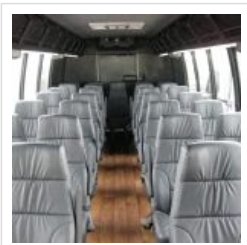

NationsBus.com
(800) 523-3262

2014 Krystal by ENC KK33 Executive

Unit# 94356

Options/Specification:

Plug Door, Electric
Mor-Ryde Rear Suspension
120K BTU A/C Package
Heater Booster Pump
Overhead Parcel Racks
Individual Reading Lights
AM/FM CD Player
PA System
DVD w/ 15" TV Monitor
Seats- High Back Reclining
Armrests
Seatbelts
Seat Fabric- Black O'Vinyl
Glitz Seat Package
Altro Rubber Flooring, Woodgrain
Paint- Base Black
Stainless Steel Wheel Inserts
New Bus w/ Full Warranties

Chassis: Ford F550

Engine/Fuel: 6.7L Gas

Transmission: Automatic

Odometer: 1,950

Configuration: 32
Passengers,
Forward
Facing, plus
driver,

Location: CA

Price: \$114,900.00

Nations Bus Sales - 555 Outlet Mall Blvd, St. Augustine, FL 32084 (904) 347-2296