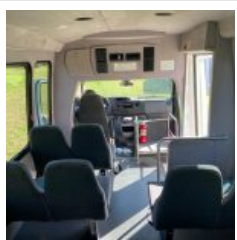

NationsBus.com
(800) 523-3262

2014 Starcraft Starquest

Unit# 30856

Options/Specification:

14 PAX w/ Rear Luggage
Mid high seats with seat belts
Level 4 commercial fabric
Electric Door/ with key switch
Ice Cold A/C
New Tires
Canada Admissible.

Chassis: Ford E350
Engine/Fuel: 5.4L 2V Gas
Transmission: Auto
Odometer: 198,000
Configuration: 14
Passengers,
Forward
Facing, plus
driver,
Rear
Luggage,
Location: FL
Price: \$19,800.00

Nations Bus Sales - 555 Outlet Mall Blvd, St. Augustine, FL 32084 (904) 347-2296