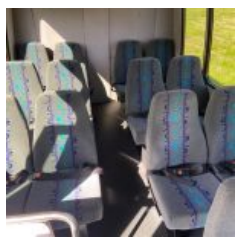

NationsBus.com
(800) 523-3262

2014 Starcraft Starquest

Unit# 30856

Options/Specification:

14 PAX w/ Rear Luggage
Mid high seats with seat belts
Level 4 commercial fabric
Electric Door/ with key switch
Ice Cold A/C
New Tires
Canada Admissible.

Chassis: Ford E350
Engine/Fuel: 5.4L 2V Gas
Transmission: Auto
Odometer: 198,000
Configuration: 14
Passengers,
Forward
Facing, plus
driver,
Rear
Luggage,
Location: FL
Price: \$19,800.00

Nations Bus Sales - 555 Outlet Mall Blvd, St. Augustine, FL 32084 (904) 347-2296