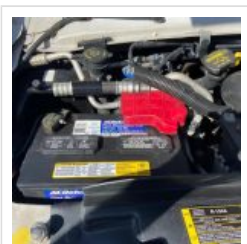

NationsBus.com
(800) 523-3262

2014 Starcraft Starquest

Unit# 30856

Options/Specification:

14 PAX w/ Rear Luggage
Mid high seats with seat belts
Level 4 commercial fabric
Electric Door/ with key switch
Ice Cold A/C
New Tires
Canada Admissible.

Chassis: Ford E350
Engine/Fuel: 5.4L 2V Gas
Transmission: Auto
Odometer: 198,000
Configuration: 14
Passengers,
Forward
Facing, plus
driver,
Rear
Luggage,
Location: FL
Price: \$19,800.00

Nations Bus Sales - 555 Outlet Mall Blvd, St. Augustine, FL 32084 (904) 347-2296