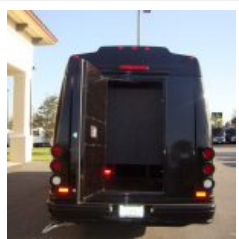

## 2014 Turtle Top Van Terra XLT Executive

Unit# 84867

**Chassis:** GM G4500

**Engine/Fuel:** 6.0L V8 Gas

**Transmission:** Automatic

**Odometer:** 53,100

**Configuration:** 13  
Passengers,  
Forward  
Facing, plus  
driver,  
Overhead  
Luggage,  
Rear  
Luggage,