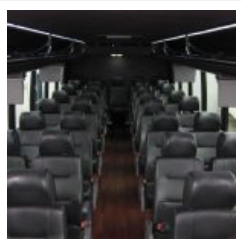

2015 Grech Motors GM40

Unit# G8035-2

Options/Specification:

Plug Electric Door
 AM/FM/CD Player
 DVD Player w/ (6) Monitors
 55K BTU Front A/C System
 85K BTU Rear A/C System
 Rooftop Condensers
 Highback Reclining Leather Seats
 Armrests
 Under Seat Retractable Seatbelts
 (2) Tables
 USB Ports/Wall Plugs on Every Row
 PA System
 Back Up Alarm
 Back Up Camera
 (2) 50 Gallon Fuel Tanks
 Woodgrain Flooring
 Individual Reading Lights
 (3) Heavy Duty Batteries
 Air Ride Suspension
 Wheel Covers
 Base Paint - Black
 Canada Admissible.

Chassis: Freightliner
M2

Engine/Fuel: 6.7L
Cummins
Diesel

Transmission: Allison 2200

Odometer: 84,770

Configuration: 40
Passengers,
Forward
Facing, plus
driver,
Overhead
Luggage,

Location: CA

Price:

\$139,900.00