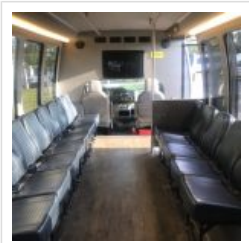

Nations Bus Sales - 555 Outlet Mall Blvd, St. Augustine, FL 32084 (904) 347-2296