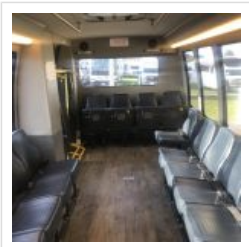

Nations Bus Sales - 555 Outlet Mall Blvd, St. Augustine, FL 32084 (904) 347-2296