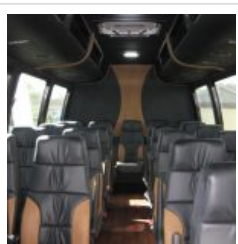

NationsBus.com
(800) 523-3262

2016 Elkhart Custom Design KSIR 290

Unit# 26870

Options/Specification:

Electric Passenger Entry Door
 Exterior Passenger Entrance Door
 Key
 Overhead Parcel Racks
 Dual LED Reading lights
 Rooftop Condenser
 A/C System with 94,000 BTU
 AM/FM/CD
 22" Flat Screen TV W/ DVD Player
 PA System W/ Extra Mic Plug
 High Back Recliner Seats
 Two-Tone Leather Seats
 Back Up Alarm
 Base Paint - White
 New Bus w/ Full Warranty

Chassis: Ford E450

Engine/Fuel: 6.8L V10 Gas

Transmission: Automatic

Odometer: 100

Configuration: 24
 Passengers,
 Forward
 Facing, plus
 driver,
 Rear
 Luggage,

Location: CA

Price: \$89,900.00

Nations Bus Sales - 555 Outlet Mall Blvd, St. Augustine, FL 32084 (904) 347-2296